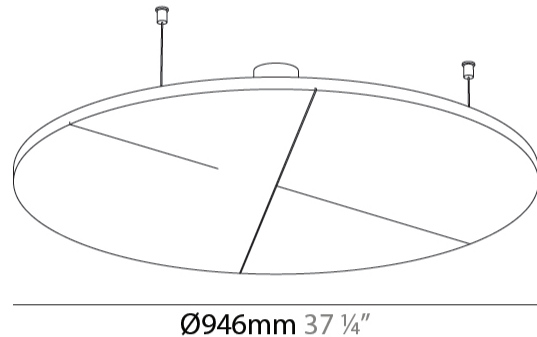

GENERAL

Series: Glorious Acoustic Light Panel
Brand: Prolicht
Division: Architectural
Mounting Type: Suspension
Mounting Location: Ceiling
Subcategory: Acoustic

PHYSICAL

Shape: Round
Diameter (mm): 946
Diameter (in): 37 1/4
Height (mm): 54
Height (in): 2 1/8
Light Distribution: Indirect
Fixture Finish: SSR / BKV / CWI / CRY / HAB / UFT / ITA / RUA / FTG / MYG / LOD / PUS / FRO / FUP / KIA / POP / BLS / SPG / MEY / GOH / GUM / CHC / COM / ABZ / JAG / OBR / MOS / ROR

Accent Finish: ANC / ASH / BNA / BTC / BZE / CEL / EGG / EVG / FOG / FOS / FST / FUA / IRI / IRO / KHA / LIC / LIM / MER / MSN / MUS / ONX / PEA / PLU / POL / PPY / RAY / ROY / RST / STE / SWD / TAN / TAU

Fixture Material: Aluminum
Cable Details: 2 000mm / 78 3/4" or 6 000mm / 236 1/4" Transparent Cable

ELECTRICAL

Lamp Type: LED (Zhaga Standard)
Input Wattage (W): 24
Total Output Wattage (W): 21.8
Dimming: Non-Dimmable
Driver Included: Yes
Driver Location: Integrated
Driver Type: Constant Current - Universal
Driver Class: Class 2
Input Voltage (V): 120 - 277

LED

Max. Delivered Lumen (lm): 1753 / 1771 / 1824 / 1877
Nominal Lumen (lm): 2138 / 2160 / 2225 / 2290
CRI: >90 CRI
Lamp Life (hrs): 50000

OPTICAL

RATINGS AND CERTIFICATIONS

Certified By: CSA Certified to UL and CSA Standards
IP rating: IP20